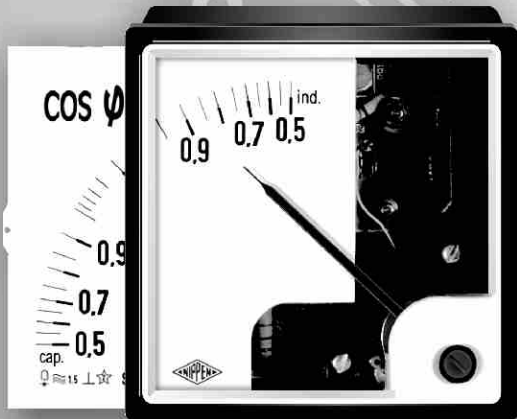

CE

ANALOGUE PANEL & SWITCHBOARD METERS

ISO 9001:2000

CERTIFIED

Performance Everbody Relies On